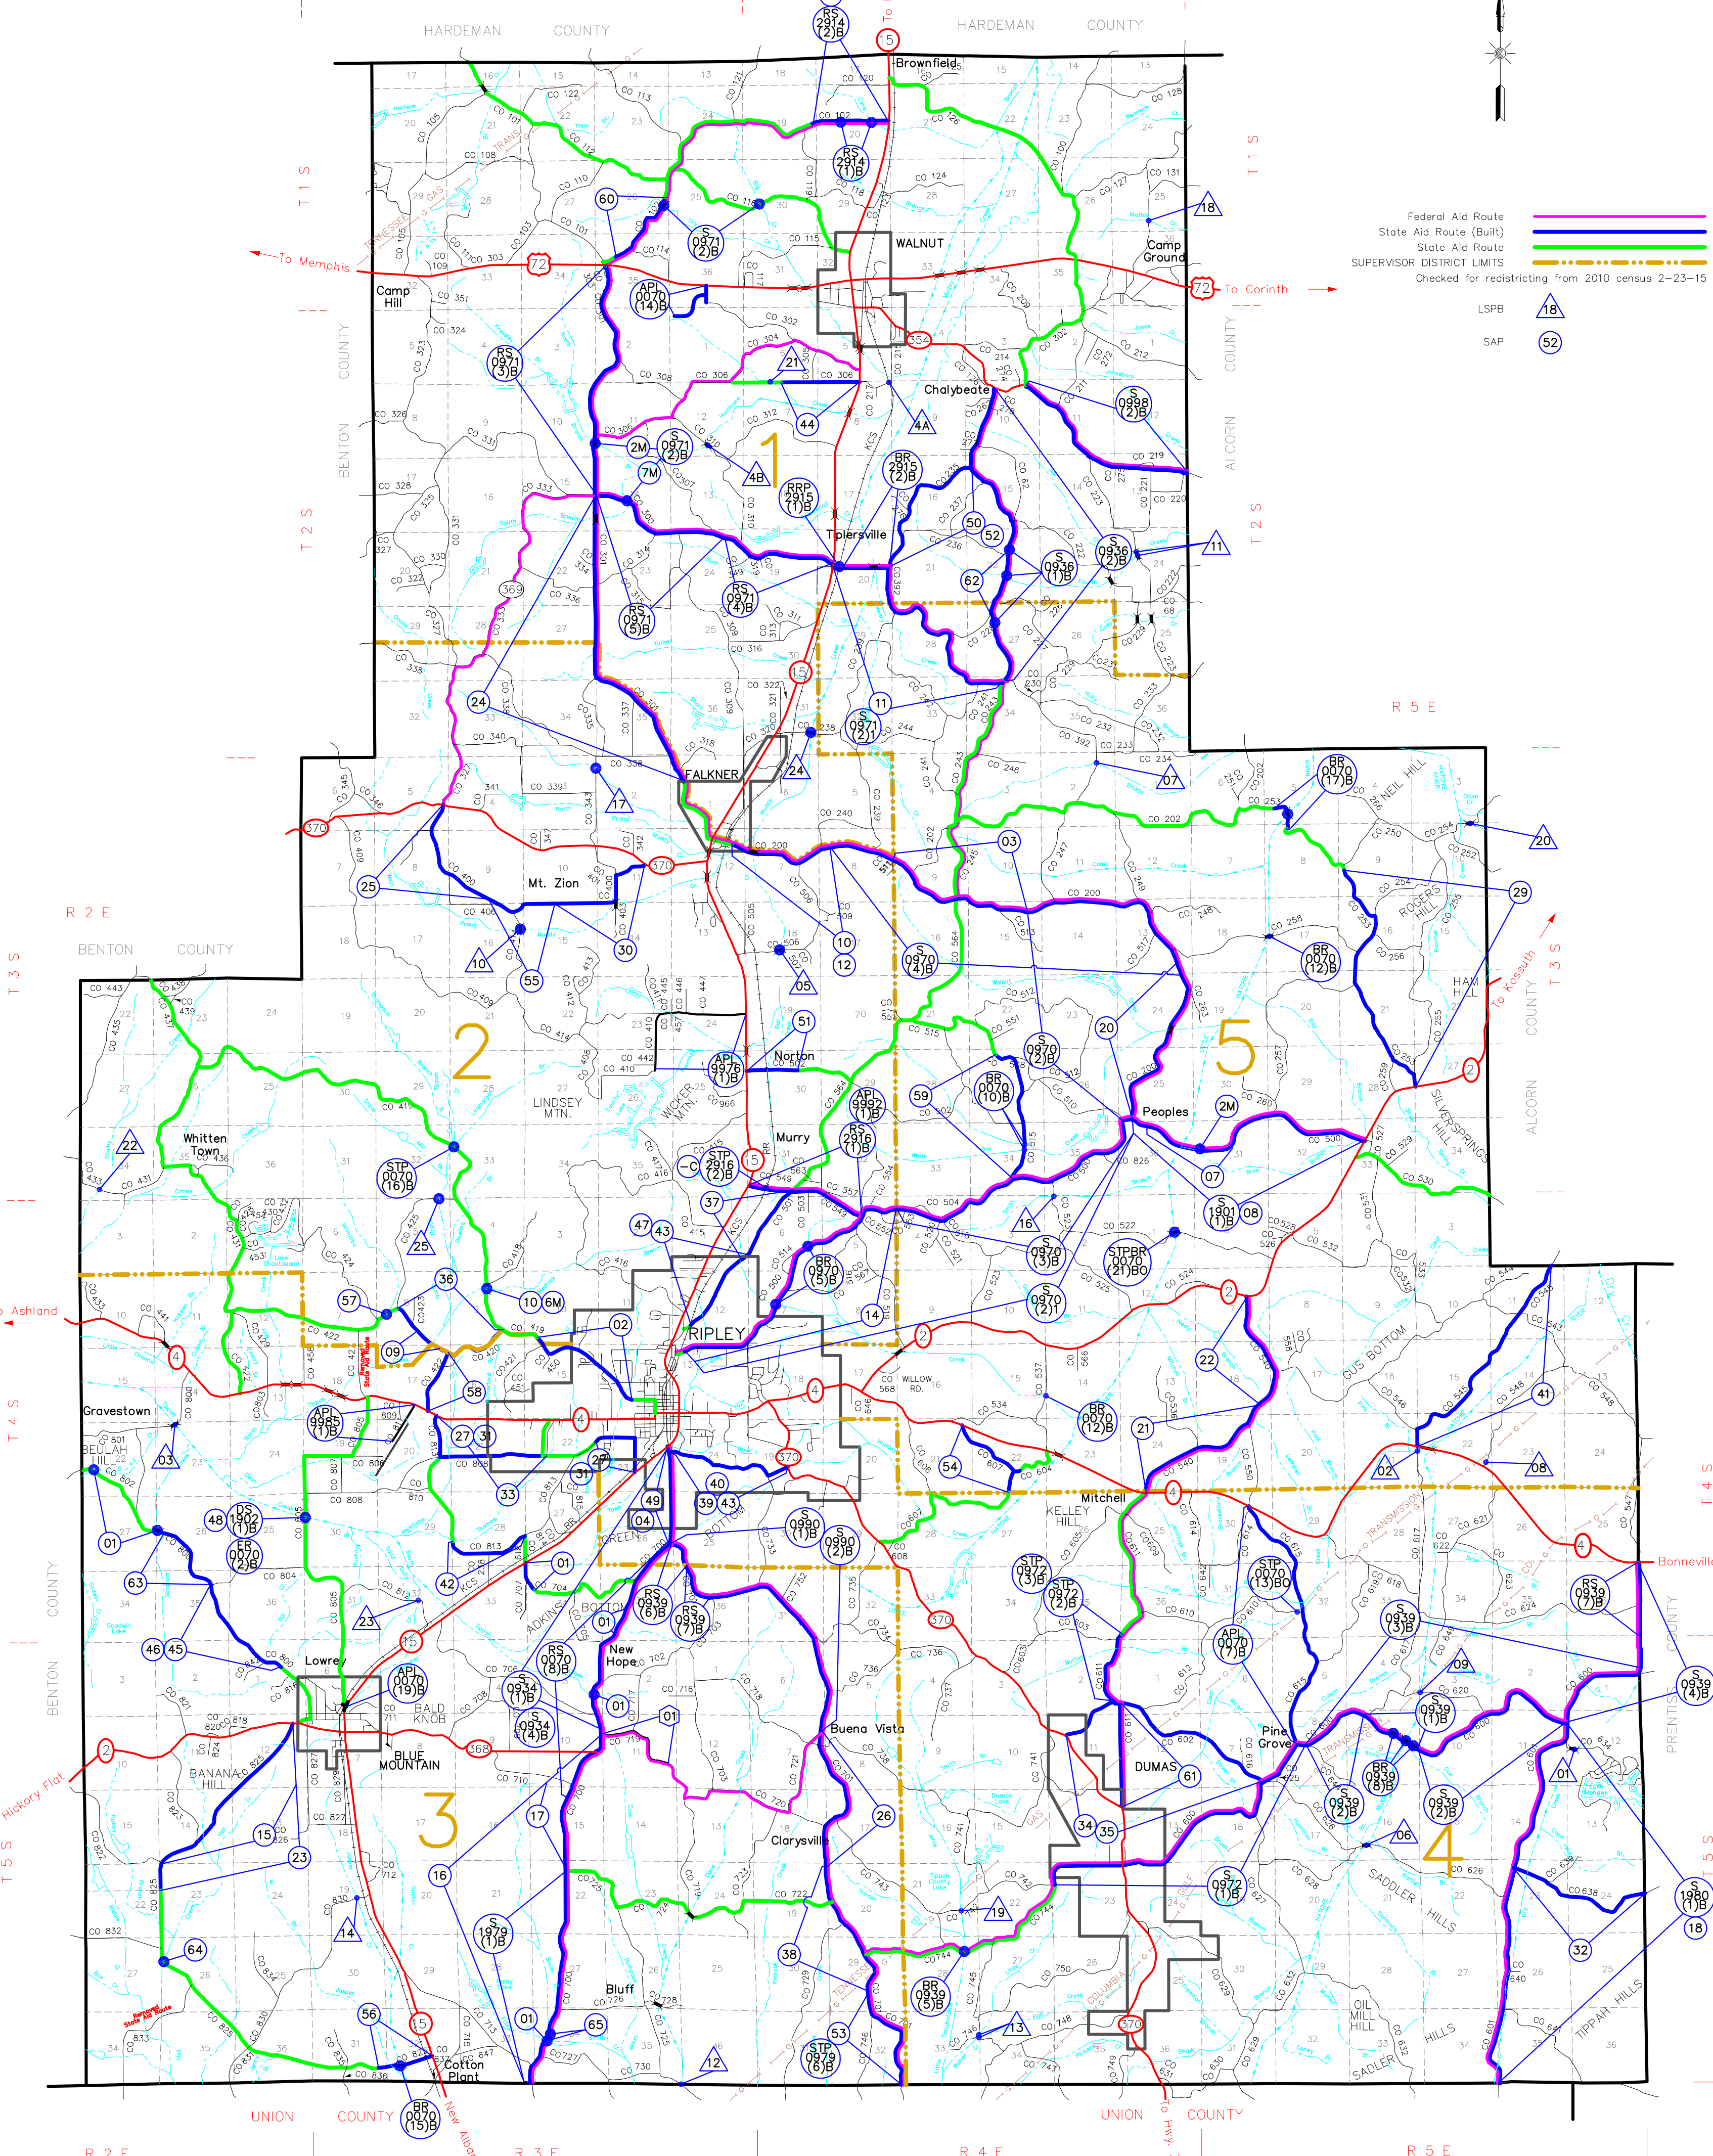

TIPPAH COUNTY

Revised 10-22-2020

T E N N E S S E E

- Federal Aid Route
- State Aid Route (Built)
- State Aid Route
- SUPERVISOR DISTRICT LIMITS
- Checked for redistricting from 2010 census 2-23-15
- LSPB 18
- SAP 52